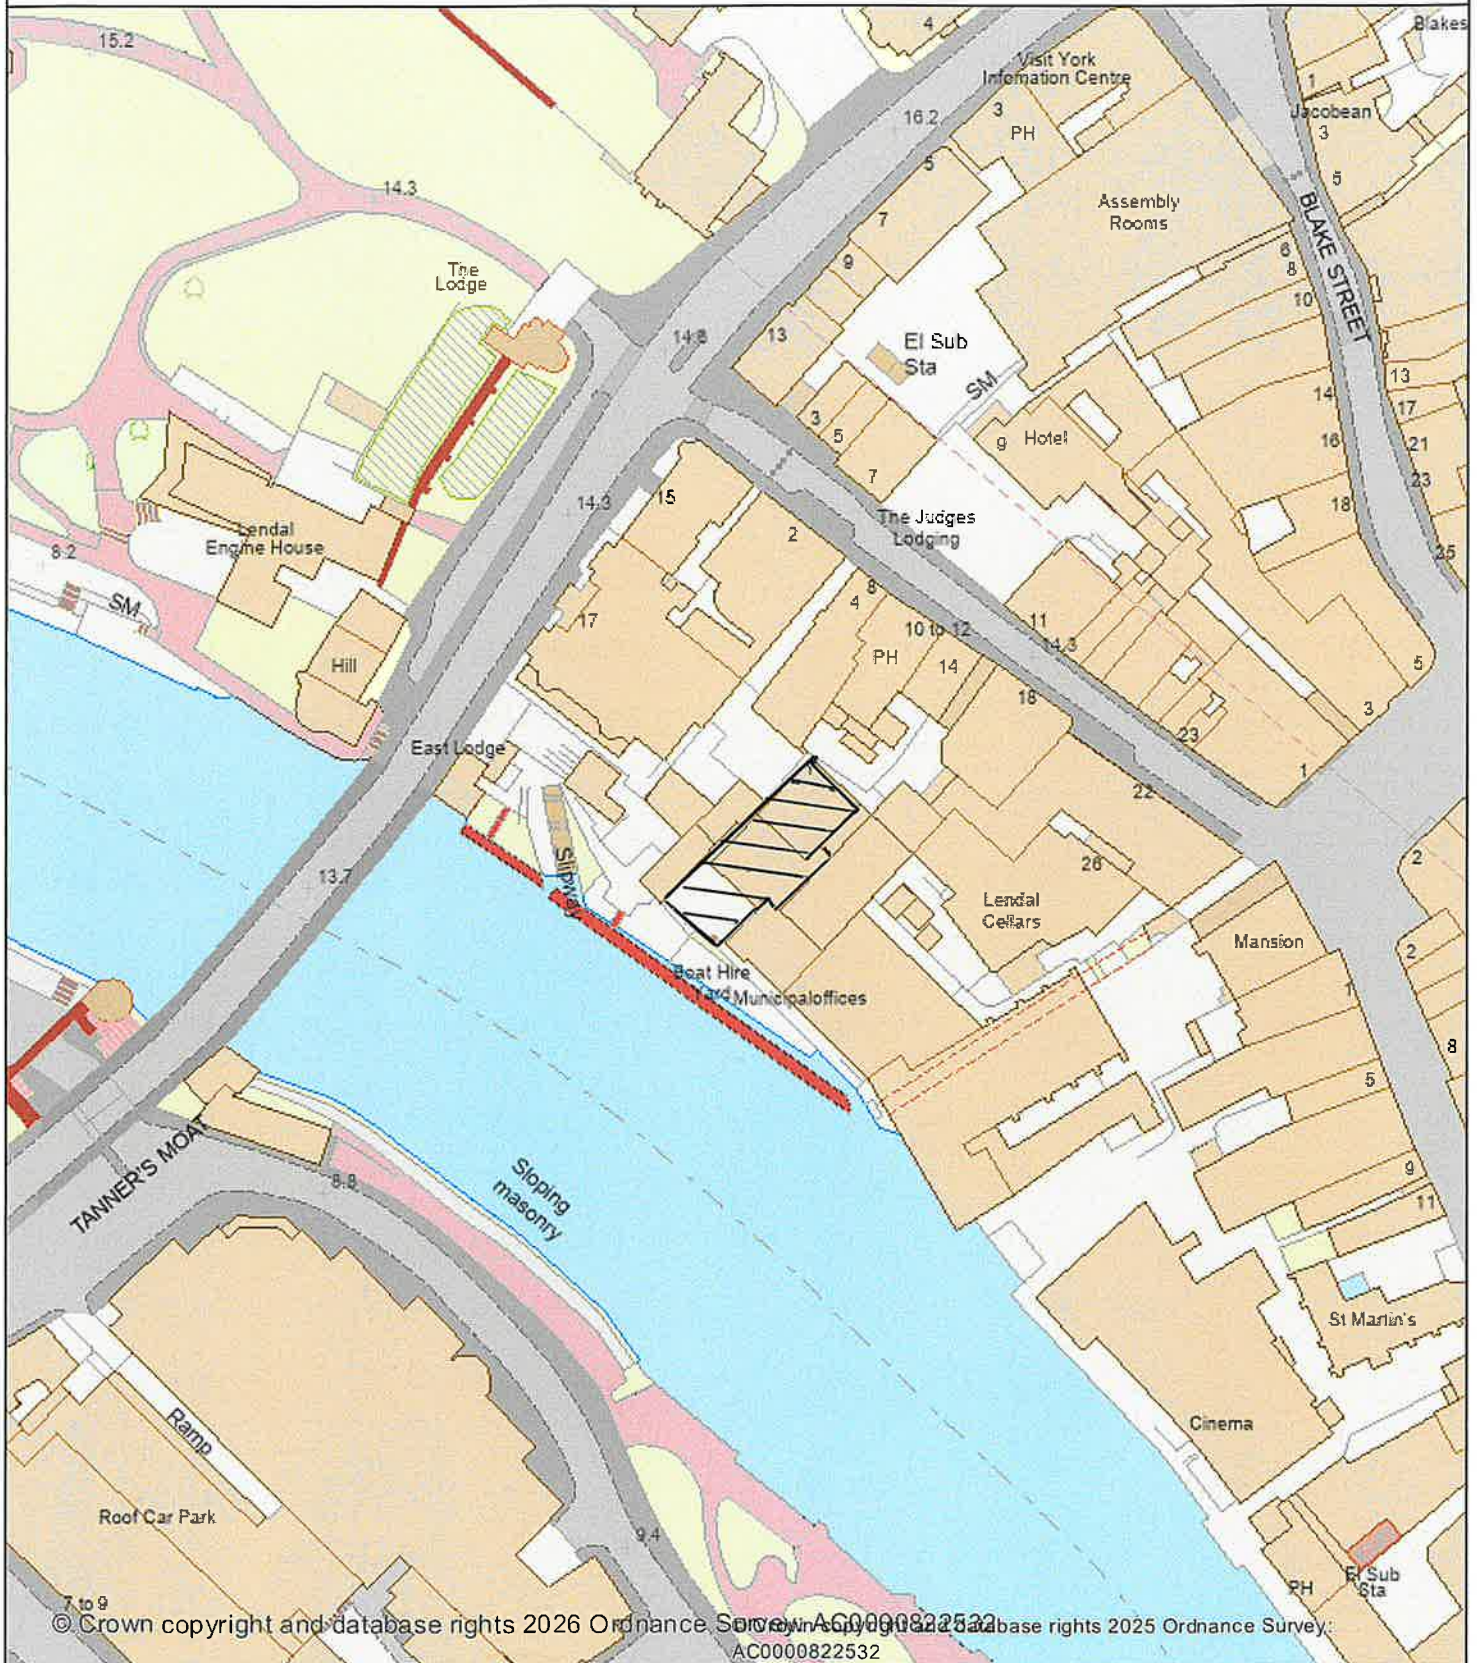

Annex 10

© Crown copyright and database rights 2026 Ordnance Survey. All rights reserved. Ordnance Survey Licence No: 100019222. Data from Ordnance Survey, AC0000822532

Date: 23 Mar 2026
Author: City of York Council
Scale: 1:1,250